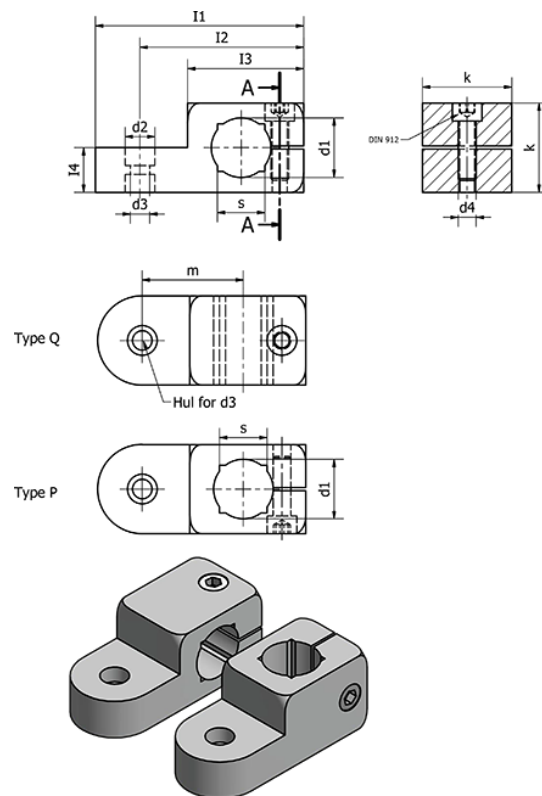

Article number: 20482B1525QEELS
 Description: E+G Swivel clamp
 GN 482-B15-25-Q-ELS

Measures

	= -	l1	= 62
	= -	l3	= 49.5
Clamping kit for d3 = GN 511.1-M6-25-S/K		l4	= 12.5
Clamping kit for d4 = GN 511-M6-25		k	= 25
d1	= 15	m	= 29
d2	= 10	s	= 12
d3	= 6.5	Weight (g)	= 66
d4	= M6		